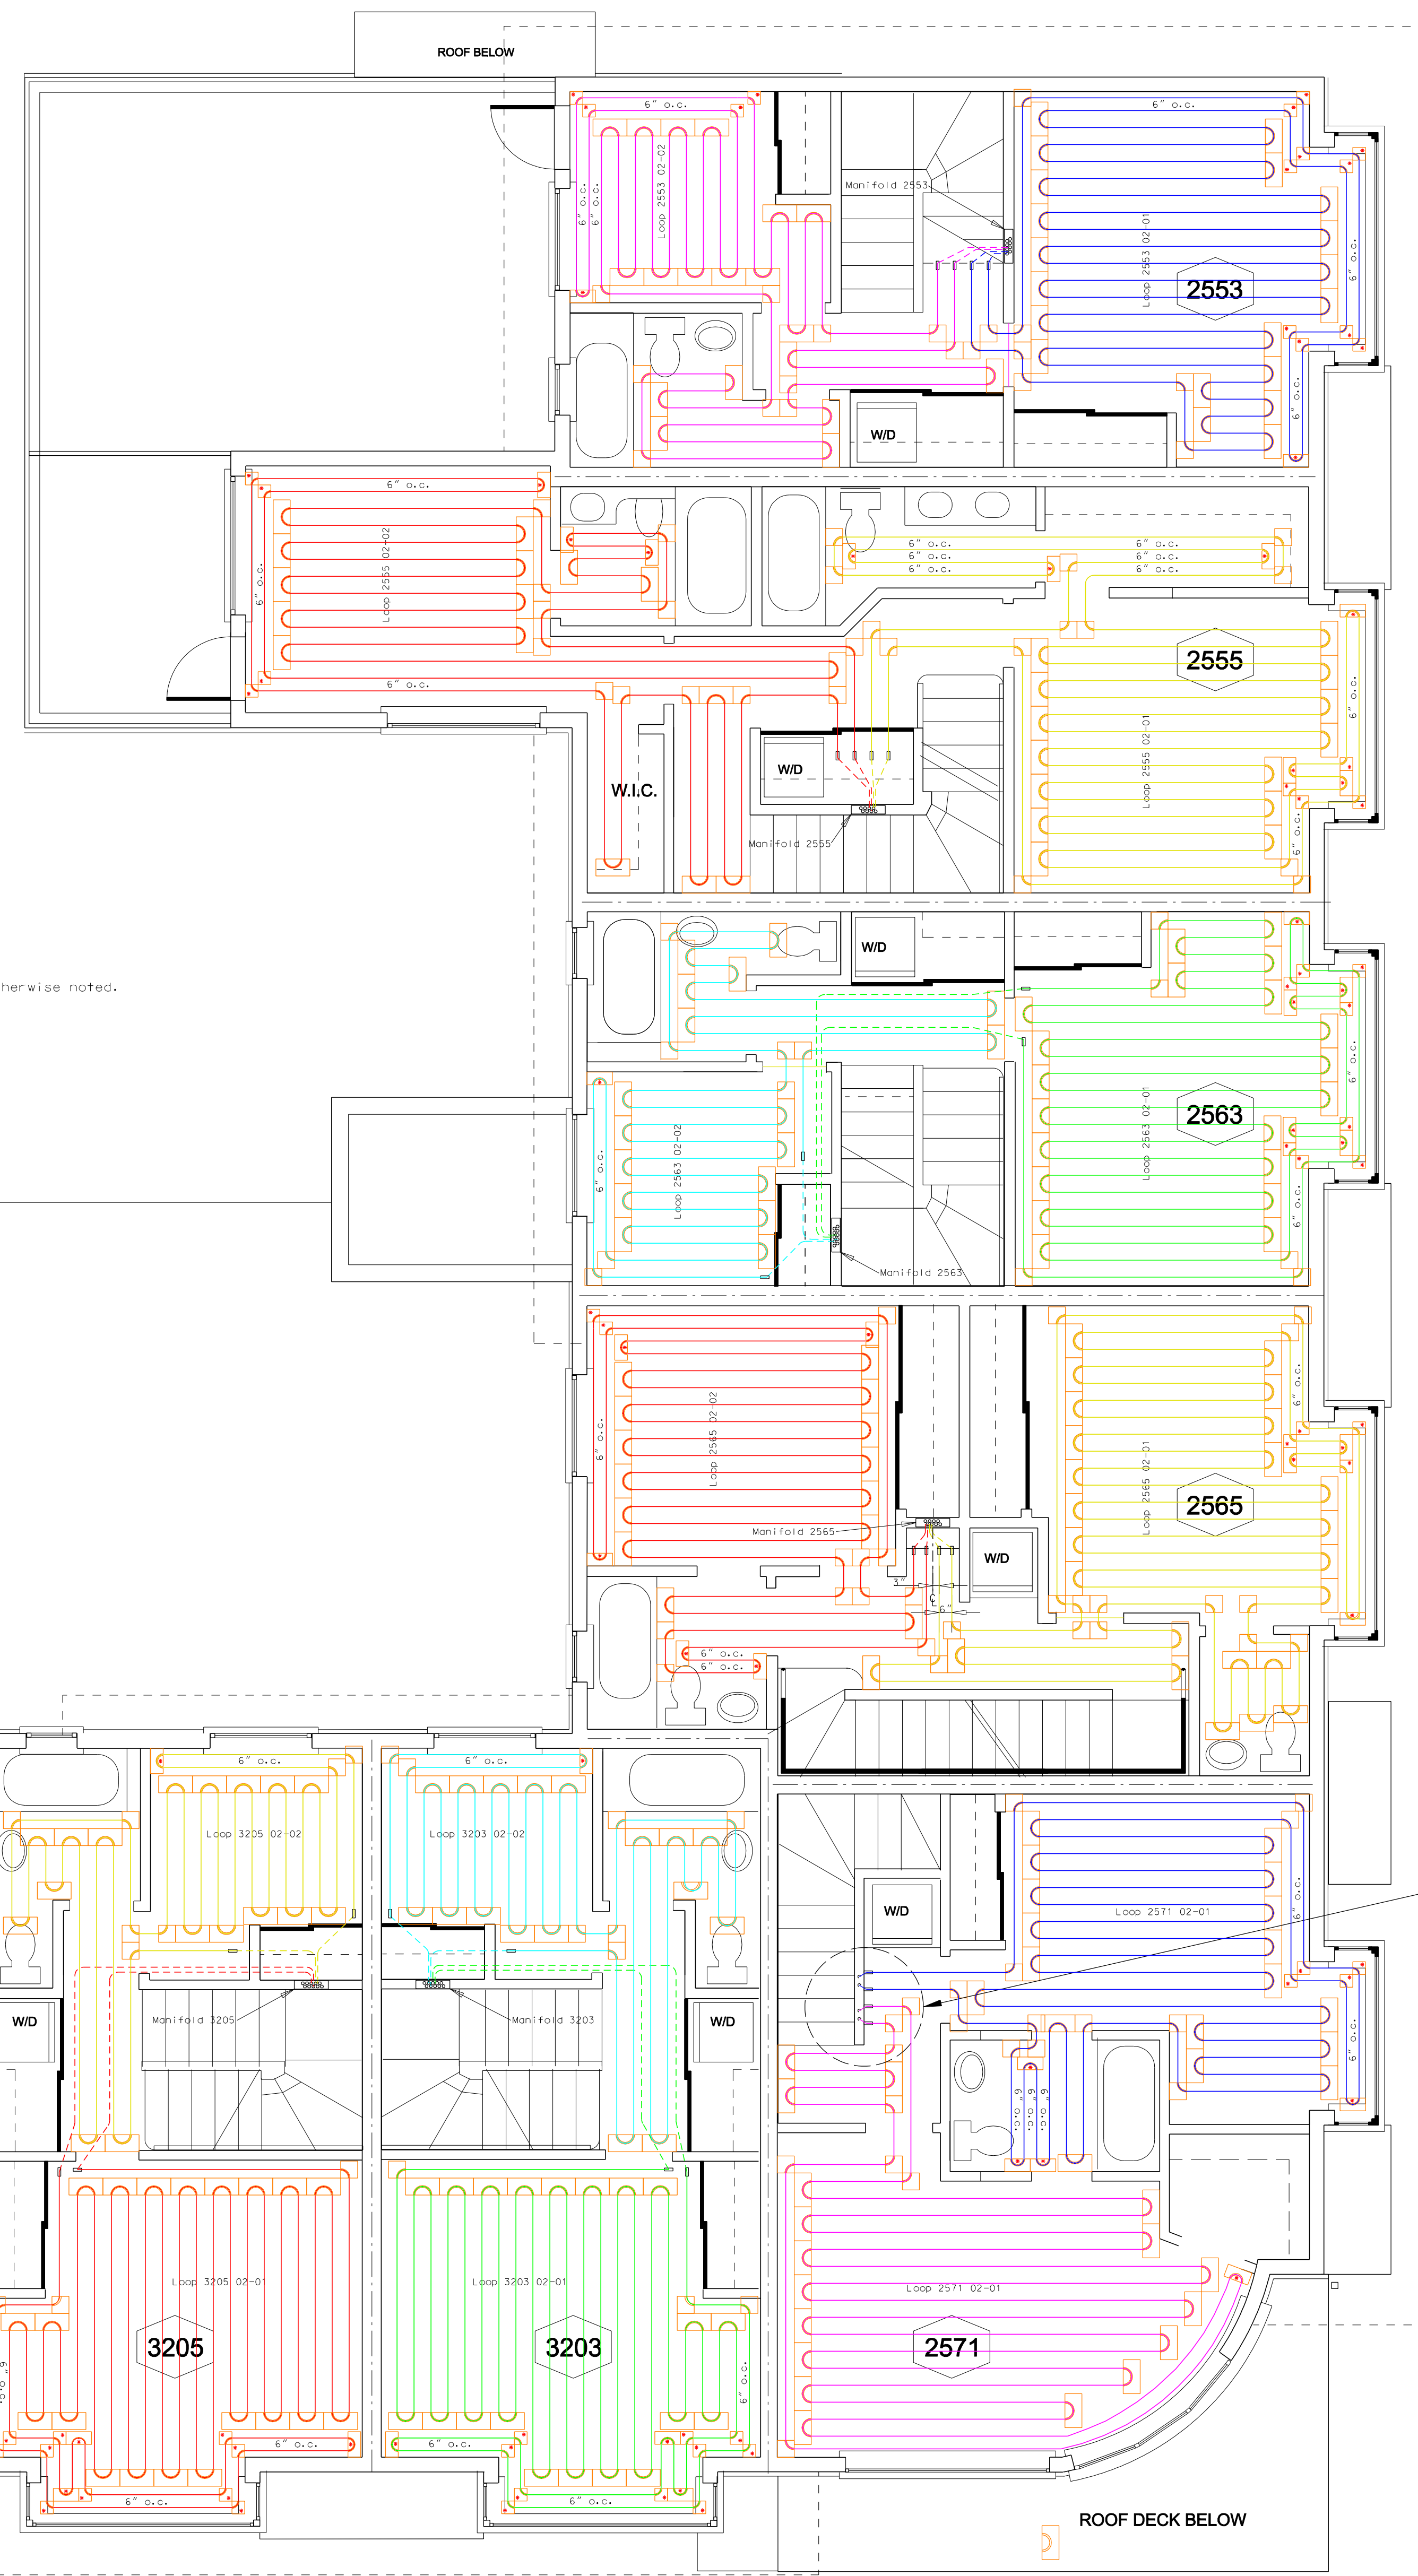

Townhouse Development  
 ThermoFin U Tubing Layout  
 Third Floor

**NOTES:**  
 All Tubing is 8" On Center (o.c.) unless otherwise noted.  
 Red Asterisk (\*) notes 6" Return Bend.